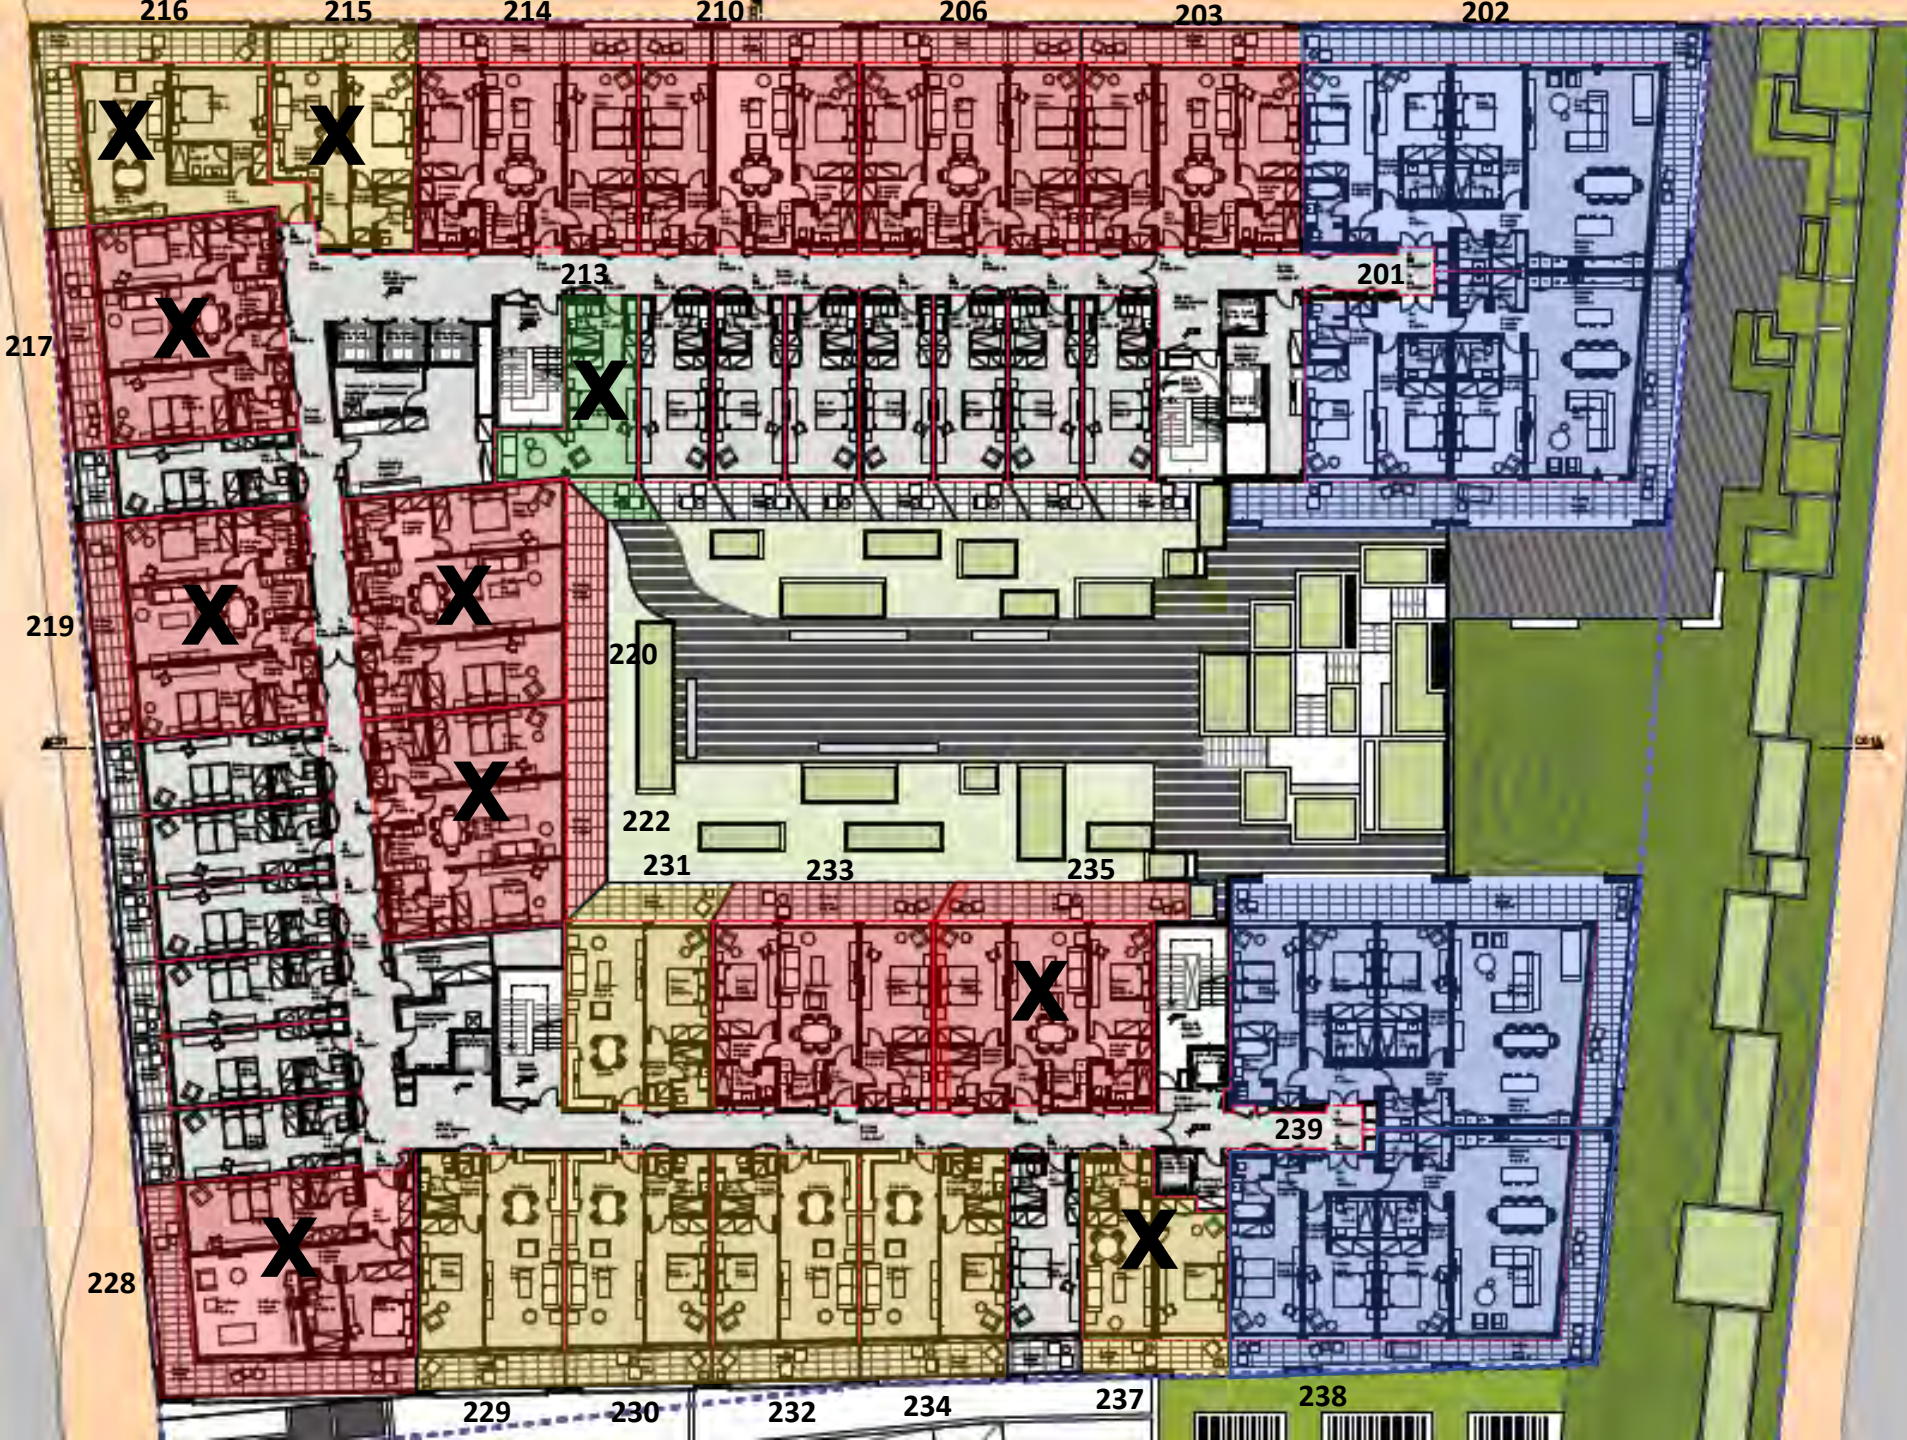

HYATT
REGENCY™
LISBOA

RESERVED / SOLD

T0 / STUDIO

T1 / 1 BEDROOM

T2 / 2 BEDROOM

T3 / 3 BEDROOM

FIRST
FLOOR

Always More.