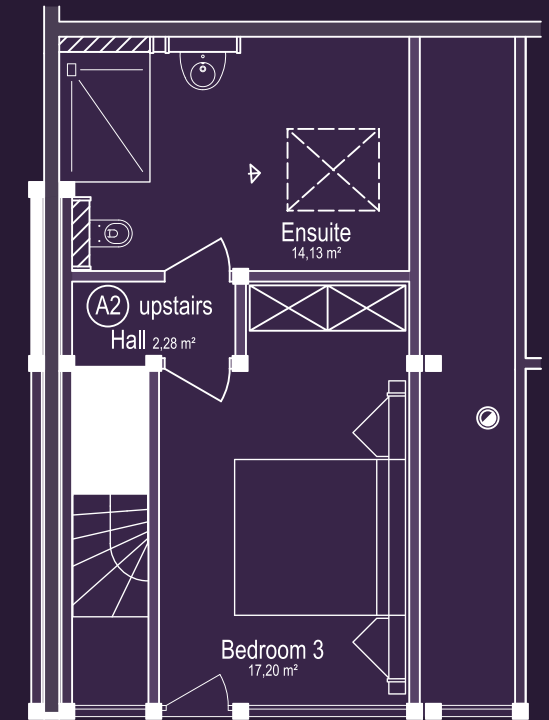

Penthouse Suite

TOURMALINE RESIDENCE BLOCK B FOURTH FLOOR

PENTHOUSE APARTMENT FEATURES

RESIDENCE	LEVEL	BEDROOMS	SELLABLE SIZE	TIER
A1	FLOORS 1 / +1	3 BED	160M ²	TIER 3
A2	FLOORS 1 / +1	3 BED	147M ²	TIER 3

PENTHOUSE APARTMENT SPECIFICATIONS

160M²

+1 ADDITIONAL FLOOR

RESIDENCE	LEVEL	BEDROOMS	SELLABLE SIZE	TIER
A1	FLOORS 1/1+	3 BED	160M ²	TIER 3

Penthouse Suite

TOURMALINE RESIDENCE BLOCK B FOURTH FLOOR

PENTHOUSE APARTMENT FEATURES

RESIDENCE	LEVEL	BEDROOMS	SELLABLE SIZE	TIER
A1	FLOORS 1/1+	3 BED	160M ²	TIER 3

PENTHOUSE APARTMENT SPECIFICATIONS

160M²

+1 ADDITIONAL FLOOR

FEATURED 3 BED PENTHOUSE APARTMENT

Penthouse Suite

TOURMALINE RESIDENCE BLOCK B FOURTH FLOOR

PENTHOUSE APARTMENT SPECIFICATIONS

147M²

+1 ADDITIONAL FLOOR

FEATURED 3 BED PENTHOUSE APARTMENT

A2