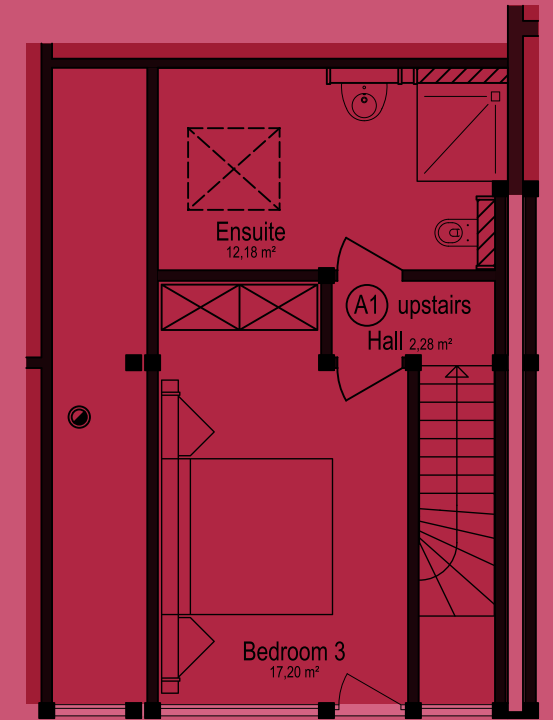

Penthouse Suite

TOURMALINE RESIDENCE BLOCK B FOURTH FLOOR

PENTHOUSE APARTMENT FEATURES

RESIDENCE	LEVEL	BEDROOMS	SELLABLE SIZE	TIER
A1	FLOORS 1 / +1	3 BED	160M ²	TIER 3
A2	FLOORS 1 / +1	3 BED	147M ²	TIER 3

PENTHOUSE APARTMENT SPECIFICATIONS

160M²

+1 ADDITIONAL FLOOR

RESIDENCE	LEVEL	BEDROOMS	SELLABLE SIZE	TIER
A1	FLOORS 1/1+	3 BED	160M ²	TIER 3

Penthouse Suite

TOURMALINE RESIDENCE BLOCK B FOURTH FLOOR

PENTHOUSE APARTMENT FEATURES

RESIDENCE	LEVEL	BEDROOMS	SELLABLE SIZE	TIER
A2	FLOORS 1/1+	3 BED	147M ²	TIER 3

Penthouse Suite

TOURMALINE RESIDENCE BLOCK B FOURTH FLOOR

A2

PENTHOUSE APARTMENT FEATURES

RESIDENCE	LEVEL	BEDROOMS	SELLABLE SIZE	TIER
A2	FLOORS 1/1+	3 BED	147M ²	TIER 3

PENTHOUSE APARTMENT SPECIFICATIONS

147M²

+1 ADDITIONAL FLOOR

FEATURED 3 BED PENTHOUSE APARTMENT

A2