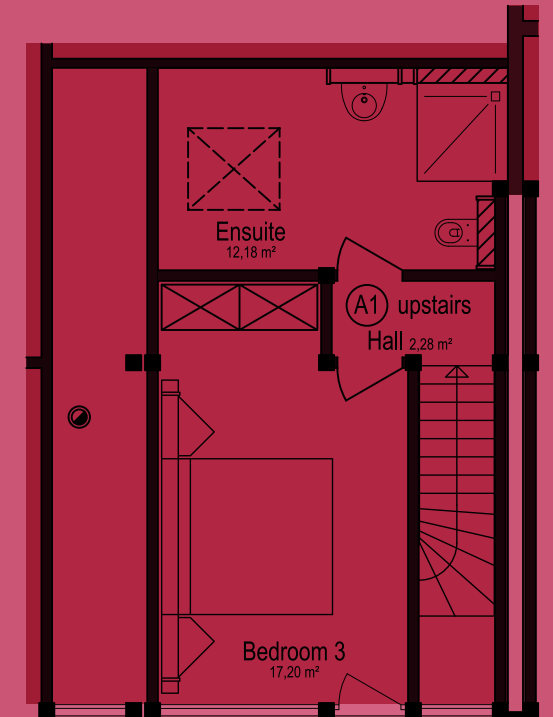

Penthouse Suite

TOURMALINE RESIDENCE BLOCK B FOURTH FLOOR

PENTHOUSE APARTMENT FEATURES

RESIDENCE	LEVEL	BEDROOMS	SELLABLE SIZE	TIER
A1	FLOORS 1 / +1	3 BED	160M ²	TIER 3
A2	FLOORS 1 / +1	3 BED	147M ²	TIER 3

PENTHOUSE APARTMENT SPECIFICATIONS

160M²

+1 ADDITIONAL FLOOR

RESIDENCE	LEVEL	BEDROOMS	SELLABLE SIZE	TIER
A1	FLOORS 1/1+	3 BED	160M ²	TIER 3

Penthouse Suite

TOURMALINE RESIDENCE BLOCK B FOURTH FLOOR

PENTHOUSE APARTMENT FEATURES

A2

PENTHOUSE APARTMENT FEATURES

RESIDENCE	LEVEL	BEDROOMS	SELLABLE SIZE	TIER
A1	FLOORS 1 / +1	3 BED	160M ²	TIER 3
A2	FLOORS 1 / +1	3 BED	147M ²	TIER 3

PENTHOUSE APARTMENT SPECIFICATIONS

147M²

+1 ADDITIONAL FLOOR

RESIDENCE	LEVEL	BEDROOMS	SELLABLE SIZE	TIER
A2	FLOORS 1/1+	3 BED	147M ²	TIER 3

Penthouse Suite

TOURMALINE RESIDENCE BLOCK B FOURTH FLOOR

A2

PENTHOUSE APARTMENT FEATURES

RESIDENCE	LEVEL	BEDROOMS	SELLABLE SIZE	TIER
A2	FLOORS 1/1+	3 BED	147M ²	TIER 3