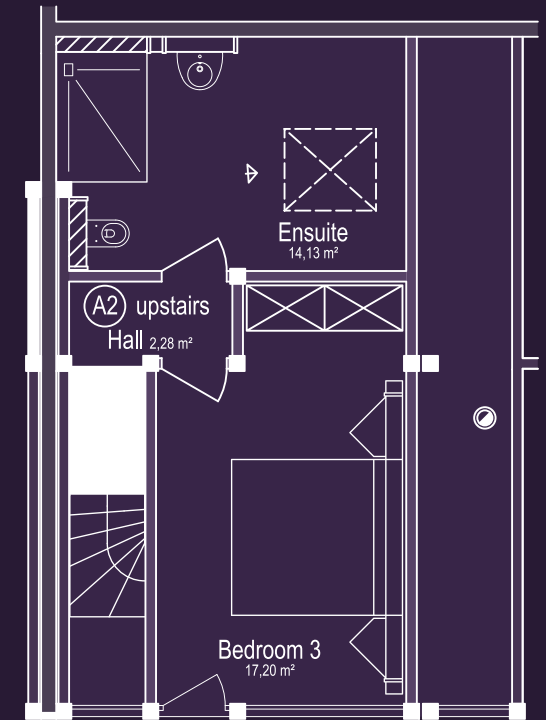

Penthouse Suite

TOURMALINE RESIDENCE BLOCK B FOURTH FLOOR

PENTHOUSE APARTMENT FEATURES

RESIDENCE	LEVEL	BEDROOMS	SELLABLE SIZE	TIER
A1	FLOORS 1 / +1	3 BED	160M ²	TIER 3
A2	FLOORS 1 / +1	3 BED	147M ²	TIER 3

PENTHOUSE APARTMENT SPECIFICATIONS

160M²

+1 ADDITIONAL FLOOR

RESIDENCE	LEVEL	BEDROOMS	SELLABLE SIZE	TIER
A1	FLOORS 1/1+	3 BED	160M ²	TIER 3

Penthouse Suite

TOURMALINE RESIDENCE BLOCK B FOURTH FLOOR

PENTHOUSE APARTMENT FEATURES

RESIDENCE	LEVEL	BEDROOMS	SELLABLE SIZE	TIER
A1	FLOORS 1/1+	3 BED	160M ²	TIER 3

PENTHOUSE APARTMENT SPECIFICATIONS

160M²

+1 ADDITIONAL FLOOR

FEATURED 3 BED PENTHOUSE APARTMENT

Penthouse Suite

TOURMALINE RESIDENCE BLOCK B FOURTH FLOOR

A2

PENTHOUSE APARTMENT FEATURES

RESIDENCE	LEVEL	BEDROOMS	SELLABLE SIZE	TIER
A1	FLOORS 1 / +1	3 BED	160M ²	TIER 3
A2	FLOORS 1 / +1	3 BED	147M ²	TIER 3

PENTHOUSE APARTMENT SPECIFICATIONS

147M²

+1 ADDITIONAL FLOOR