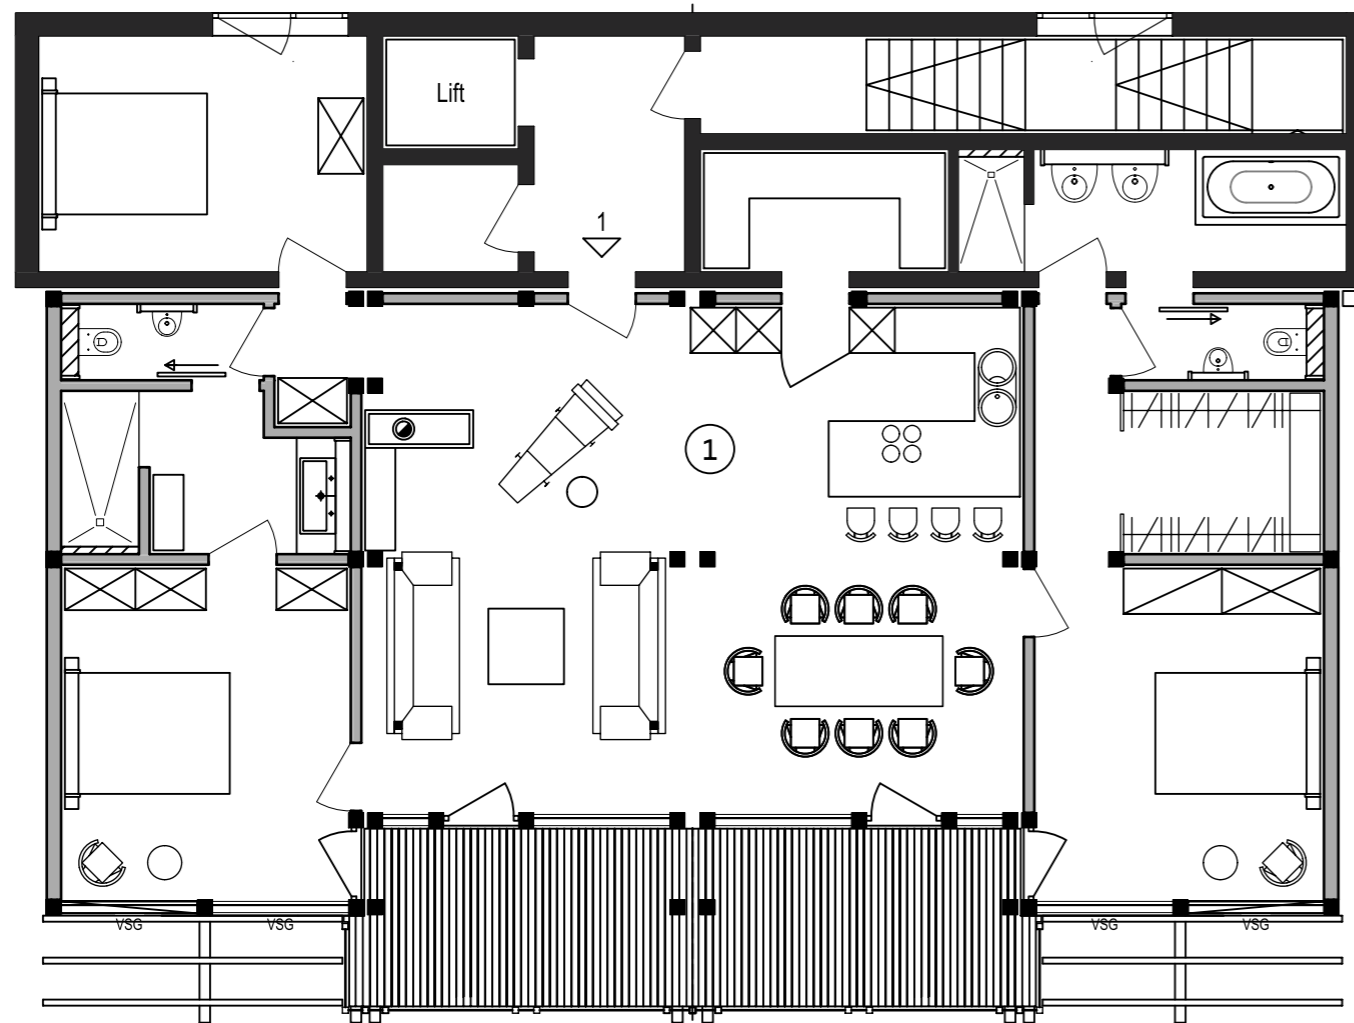

3 Bedroom Apartments

TOURMALINE RESIDENCE

Floorplan Guide Pack

Apartment	Floor Level	SQM	Bedrooms	Balcony/Terrace	Availability	Purchase Price
1	1	212	3 Bed	Balcony	Available	CHF 2 705 000

TOURMALINE
MASTER FLOORPLAN

3 BEDROOM APARTMENT
APARTMENT ①

TOURMALINE
LEVEL +1 FLOORPLAN

3 BEDROOM APARTMENT
APARTMENT 1

TOURMALINE
LEVEL +1 FLOORPLAN

3 BEDROOM APARTMENT
APARTMENT ①

TOURMALINE

MASTER FLOORPLAN

3 BEDROOM APARTMENT

APARTMENT 1

2 BEDROOM APARTMENTS

APARTMENT 4 5 6 13 14 21

STUDIO APARTMENTS

APARTMENT 9 10 15

RESERVED APARTMENTS

APARTMENT 2 3 7 8 11 12

16 17 18 19 20