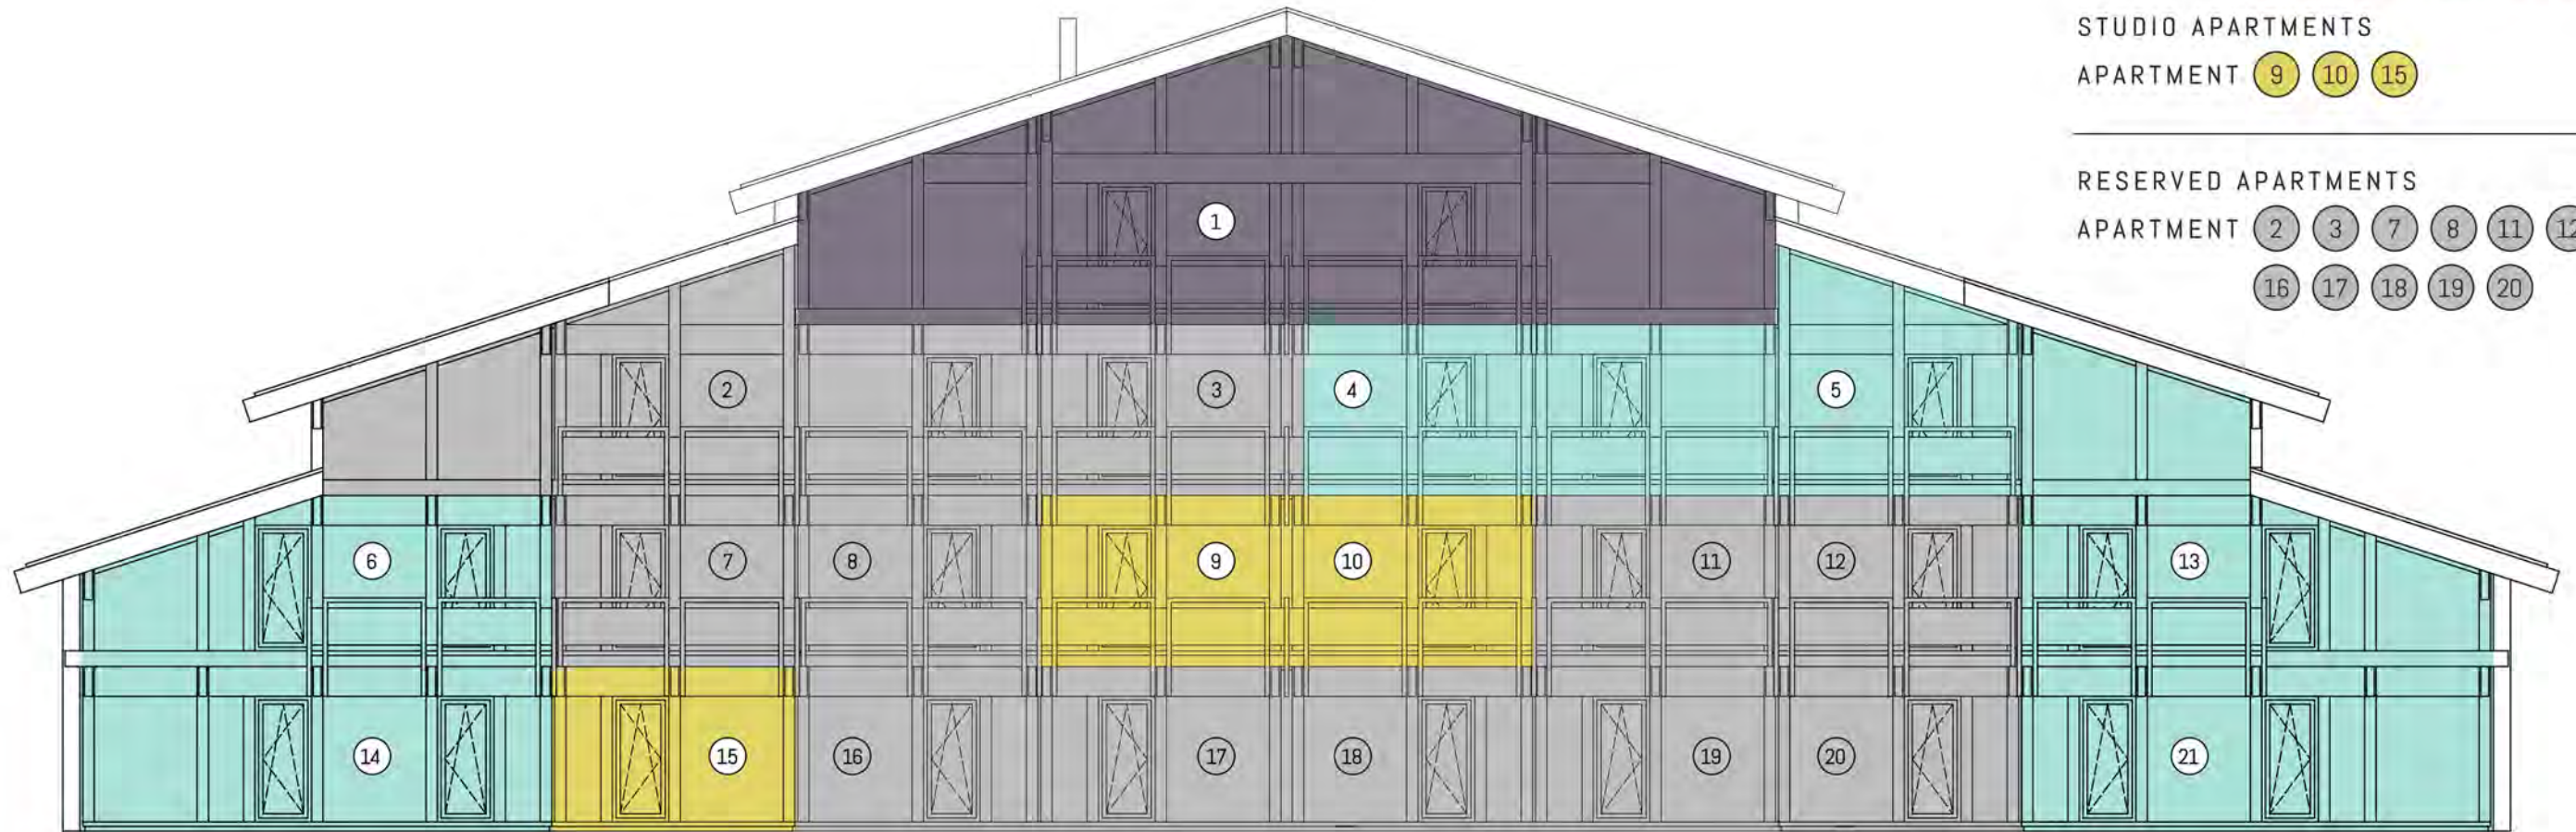

3 Bedroom Apartments

TOURMALINE RESIDENCE

Floorplan Guide Pack

Apartment	Floor Level	SQM	Bedrooms	Balcony/Terrace	Availability	Purchase Price
1	1	212	3 Bed	Balcony	Available	CHF 2 705 000

TOURMALINE
MASTER FLOORPLAN

3 BEDROOM APARTMENT
APARTMENT ①

TOURMALINE
LEVEL +1 FLOORPLAN

3 BEDROOM APARTMENT
APARTMENT 1

TOURMALINE
LEVEL +1 FLOORPLAN

3 BEDROOM APARTMENT
APARTMENT ①

TOURMALINE

MASTER FLOORPLAN

3 BEDROOM APARTMENT

APARTMENT 1

2 BEDROOM APARTMENTS

APARTMENT 4 5 6 13 14 21

STUDIO APARTMENTS

APARTMENT 9 10 15

RESERVED APARTMENTS

APARTMENT 2 3 7 8 11 12

16 17 18 19 20

Master Guide

TOURMALINE RESIDENCE

Overview

Apartment	Floor Level	SQM	Bedrooms	Balcony/Terrace	Availability	Purchase Price
1	1	212	3 Bed	Balcony	Available	CHF 2 705 000
2	0	103	2 Bed	Balcony	Reserved	
3	0	88	2 Bed	Balcony	Reserved	
4	0	88	2 Bed	Balcony	Available	CHF 1 055 000
5	0	103	2 Bed	Balcony	Available	CHF 1 235 000
6	-1	96	2 Bed	Balcony	Available	CHF 1 155 000
7	-1	44	Studio	Balcony	Reserved	
8	-1	42	Studio	Balcony	Reserved	
9	-1	46	Studio	Balcony	Available	CHF 550 000
10	-1	46	Studio	Balcony	Available	CHF 550 000
11	-1	42	Studio	Balcony	Reserved	
12	-1	44	Studio	Balcony	Reserved	
13	-1	96	2 Bed	Balcony	Available	CHF 1 155 000
14	-2	103	2 Bed	Terrace	Available	CHF 1 235 000
15	-2	47	Studio	Terrace	Available	CHF 565 000
16	-2	45	Studio	Terrace	Reserved	
17	-2	49	Studio	Terrace	Reserved	
18	-2	49	Studio	Terrace	Reserved	
19	-2	45	Studio	Terrace	Reserved	
20	-2	47	Studio	Terrace	Reserved	
21	-2	103	2 Bed	Terrace	Available	CHF 1 235 000