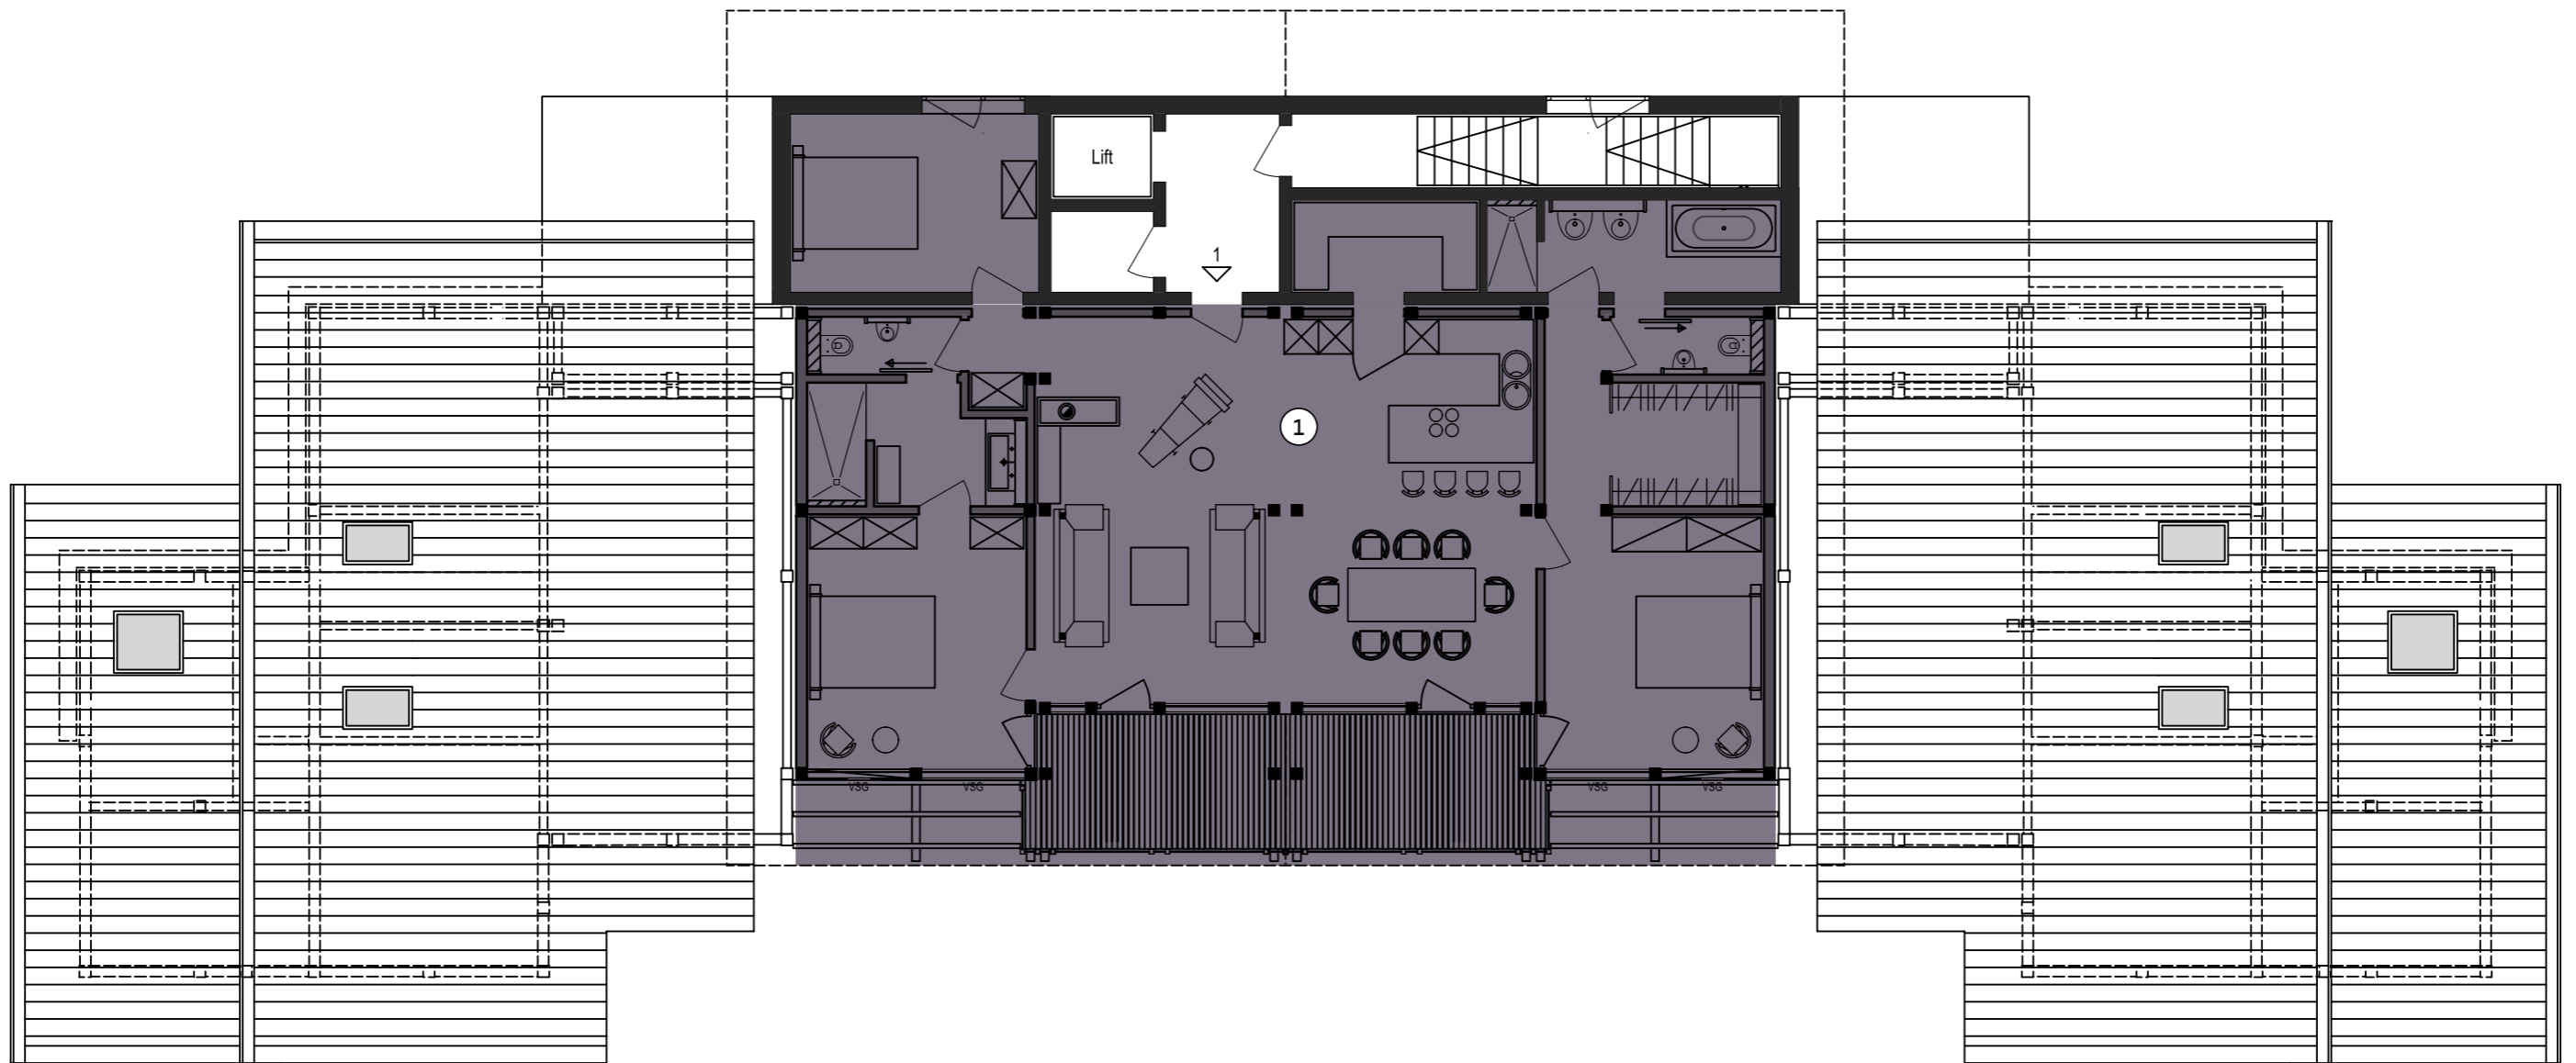

3 Bedroom Apartments

TOURMALINE RESIDENCE

Floorplan Guide Pack

Apartment	Floor Level	SQM	Bedrooms	Balcony/Terrace	Availability	Purchase Price
1	1	212	3 Bed	Balcony	Available	CHF 2 705 000

TOURMALINE
MASTER FLOORPLAN

3 BEDROOM APARTMENT
APARTMENT ①

TOURMALINE
LEVEL +1 FLOORPLAN

3 BEDROOM APARTMENT
APARTMENT 1

TOURMALINE
LEVEL +1 FLOORPLAN

3 BEDROOM APARTMENT
APARTMENT ①

TOURMALINE

MASTER FLOORPLAN

3 BEDROOM APARTMENT