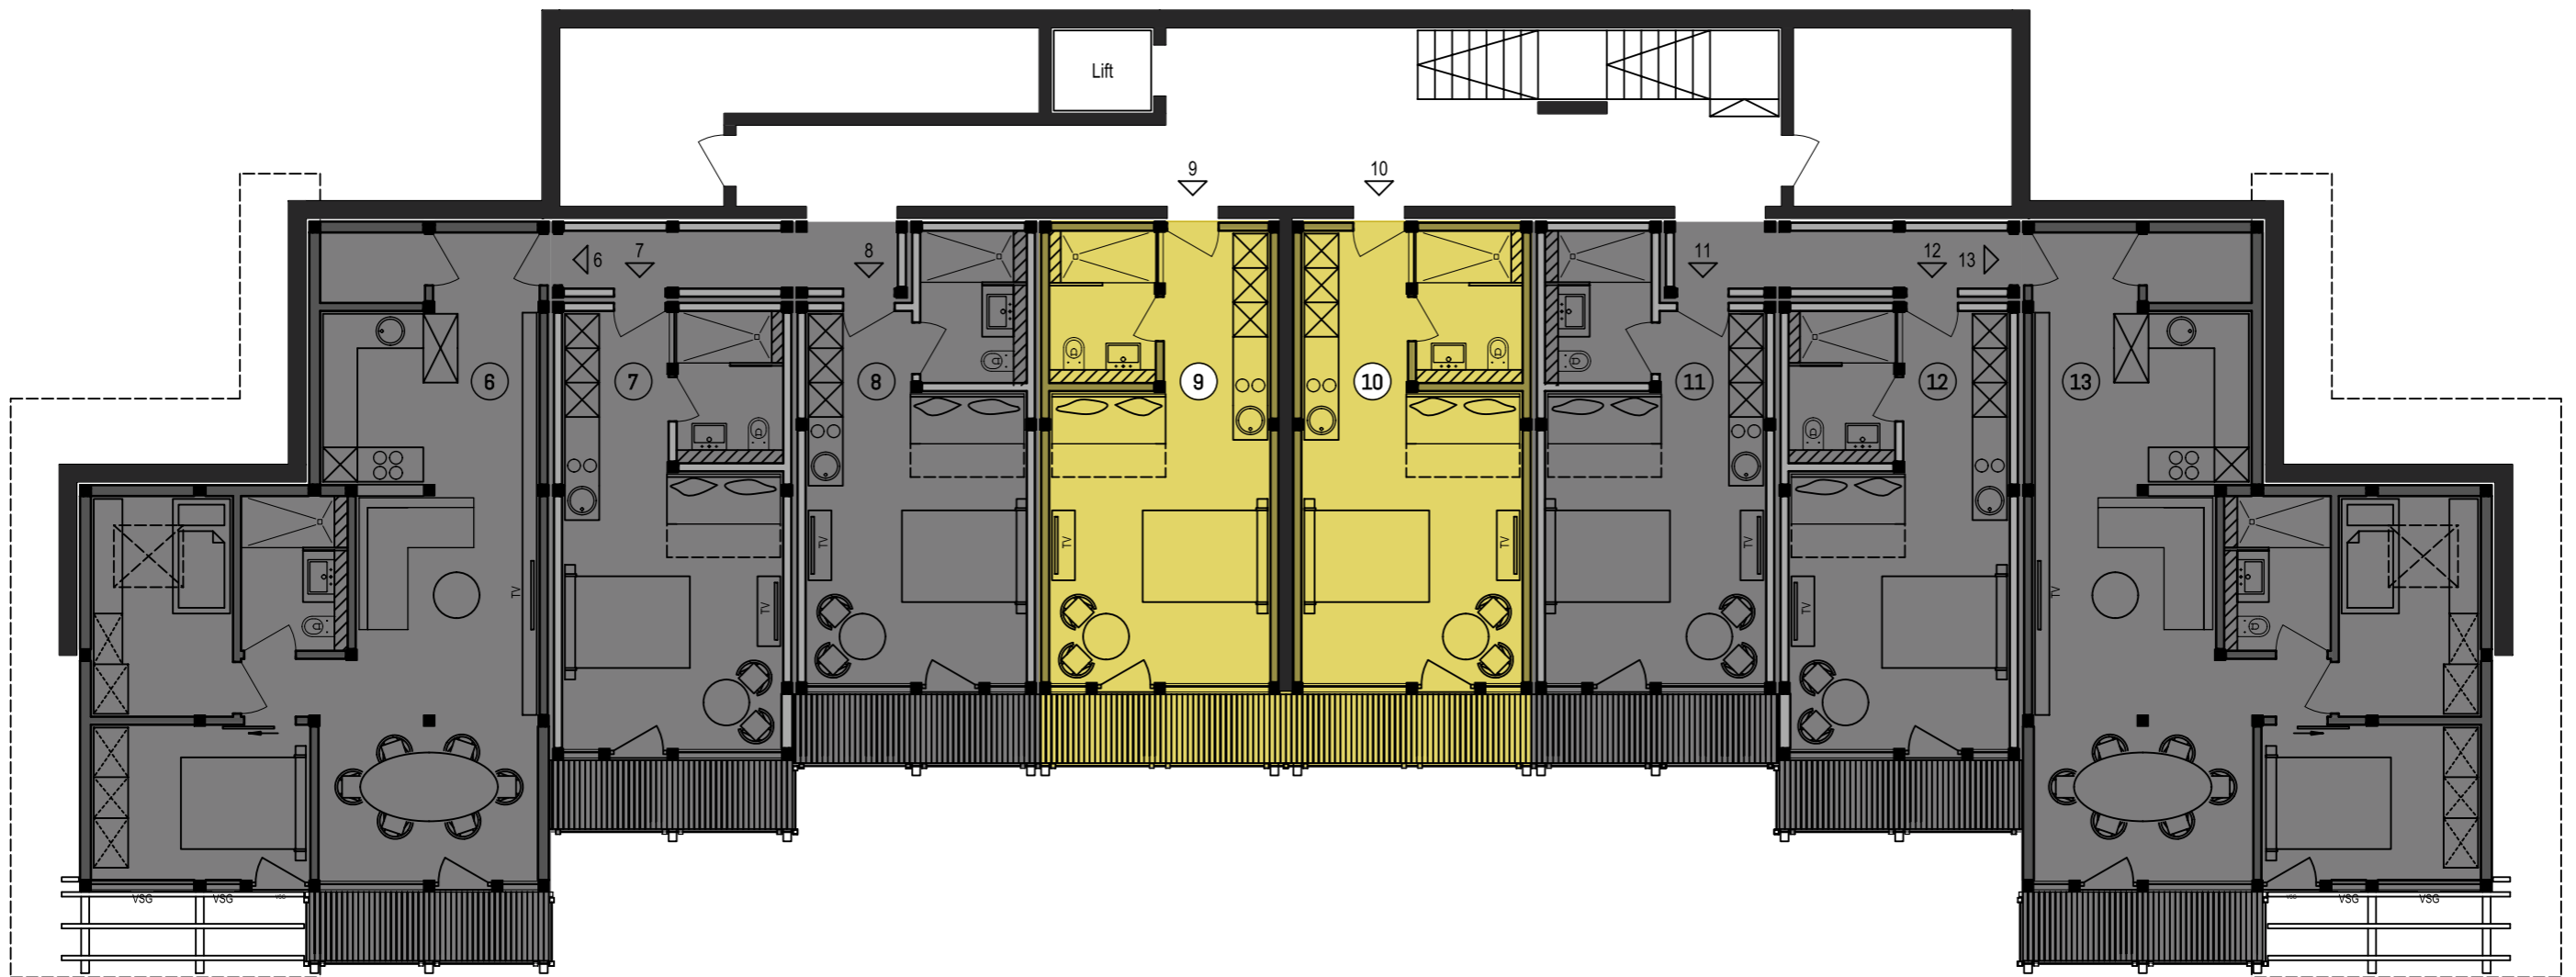

## Floorplan Guide Pack

Apartment	Floor Level	SQM	Bedrooms	Balcony/Terrace	Availability	Purchase Price
7	-1	44	Studio	Balcony	Reserved	
8	-1	42	Studio	Balcony	Reserved	
9	-1	46	Studio	Balcony	Available	CHF 550 000
10	-1	46	Studio	Balcony	Available	CHF 550 000
11	-1	42	Studio	Balcony	Reserved	
12	-1	44	Studio	Balcony	Reserved	
15	-2	47	Studio	Terrace	Available	CHF 565 000
16	-2	45	Studio	Terrace	Reserved	
17	-2	49	Studio	Terrace	Reserved	
18	-2	49	Studio	Terrace	Reserved	
19	-2	45	Studio	Terrace	Reserved	
20	-2	47	Studio	Terrace	Reserved	

TOURMALINE  
MASTER FLOORPLAN

STUDIO APARTMENTS  
APARTMENT 9 10 15

TOURMALINE  
LEVEL -1 FLOORPLAN

STUDIO APARTMENTS  
APARTMENT 9 10

**TOURMALINE**  
LEVEL -1 FLOORPLAN

STUDIO APARTMENTS  
APARTMENT 9

**TOURMALINE**  
LEVEL -1 FLOORPLAN

**STUDIO APARTMENTS**  
APARTMENT 10

TOURMALINE  
LEVEL -2 FLOORPLAN

STUDIO APARTMENTS  
APARTMENT 15

**TOURMALINE**  
LEVEL -2 FLOORPLAN

**STUDIO APARTMENTS**  
APARTMENT 15