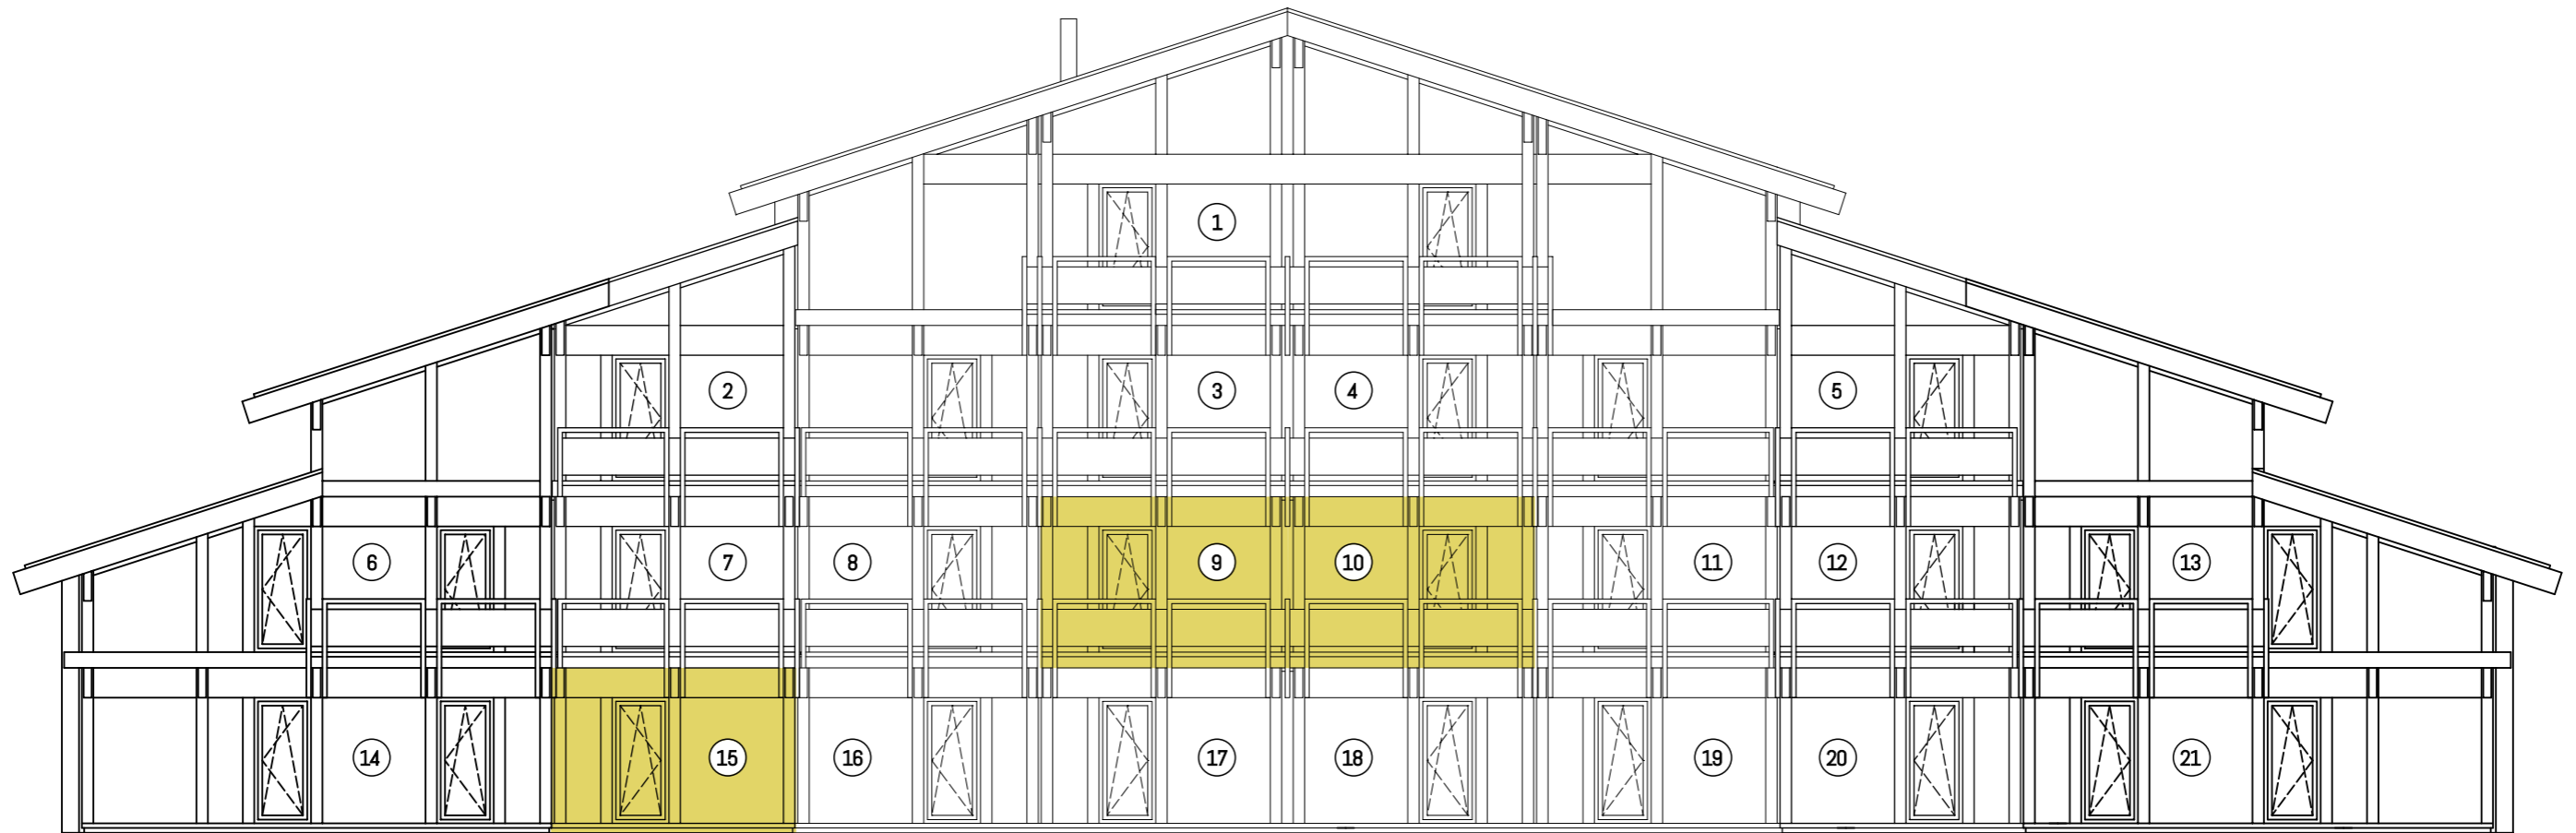

# Studio Apartments

TOURMALINE RESIDENCE

## Floorplan Guide Pack

Apartment	Floor Level	SQM	Bedrooms	Balcony/Terrace	Availability	Purchase Price
7	-1	44	Studio	Balcony	Reserved	
8	-1	42	Studio	Balcony	Reserved	
9	-1	46	Studio	Balcony	Available	CHF 550 000
10	-1	46	Studio	Balcony	Available	CHF 550 000
11	-1	42	Studio	Balcony	Reserved	
12	-1	44	Studio	Balcony	Reserved	
15	-2	47	Studio	Terrace	Available	CHF 565 000
16	-2	45	Studio	Terrace	Reserved	
17	-2	49	Studio	Terrace	Reserved	
18	-2	49	Studio	Terrace	Reserved	
19	-2	45	Studio	Terrace	Reserved	
20	-2	47	Studio	Terrace	Reserved	

TOURMALINE  
MASTER FLOORPLAN

STUDIO APARTMENTS  
APARTMENT 9 10 15

TOURMALINE  
LEVEL -1 FLOORPLAN

STUDIO APARTMENTS  
APARTMENT 9 10

**TOURMALINE**  
LEVEL -1 FLOORPLAN

STUDIO APARTMENTS  
APARTMENT 9

**TOURMALINE**  
LEVEL -1 FLOORPLAN

## BLOCK ISOMETRIC

FOURTH

THIRD

SECOND

FIRST

GROUND