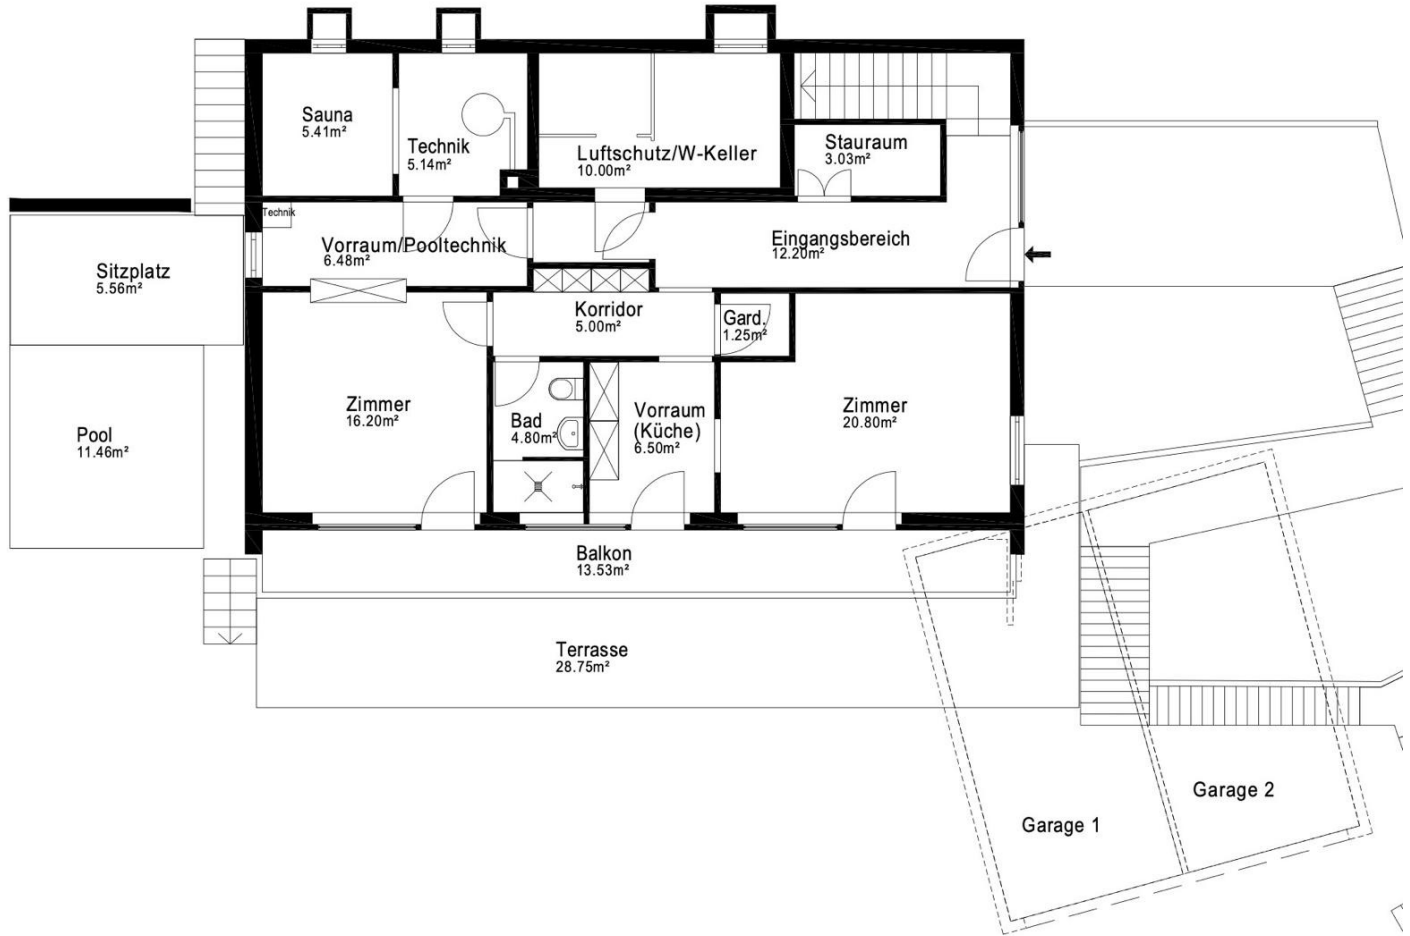

Toni Enderli
LIVE LIFE NOW

REALTOR
OF EXCELLENCE

House Details

Address: 33 Heimplstrasse Unterageri 6314

[Google Link](#)

Key features:

- House Size :360m²
- Plot Size : 622m²
- Cubature Home : 1121m³
- Cubature Garage : 145m³
- Built :1971
- Renovation : 2018
- 9 Rooms
- 4 bathrooms
- 2 Remote Garages
- Pool
- 180 degree view of lake, mountains & village