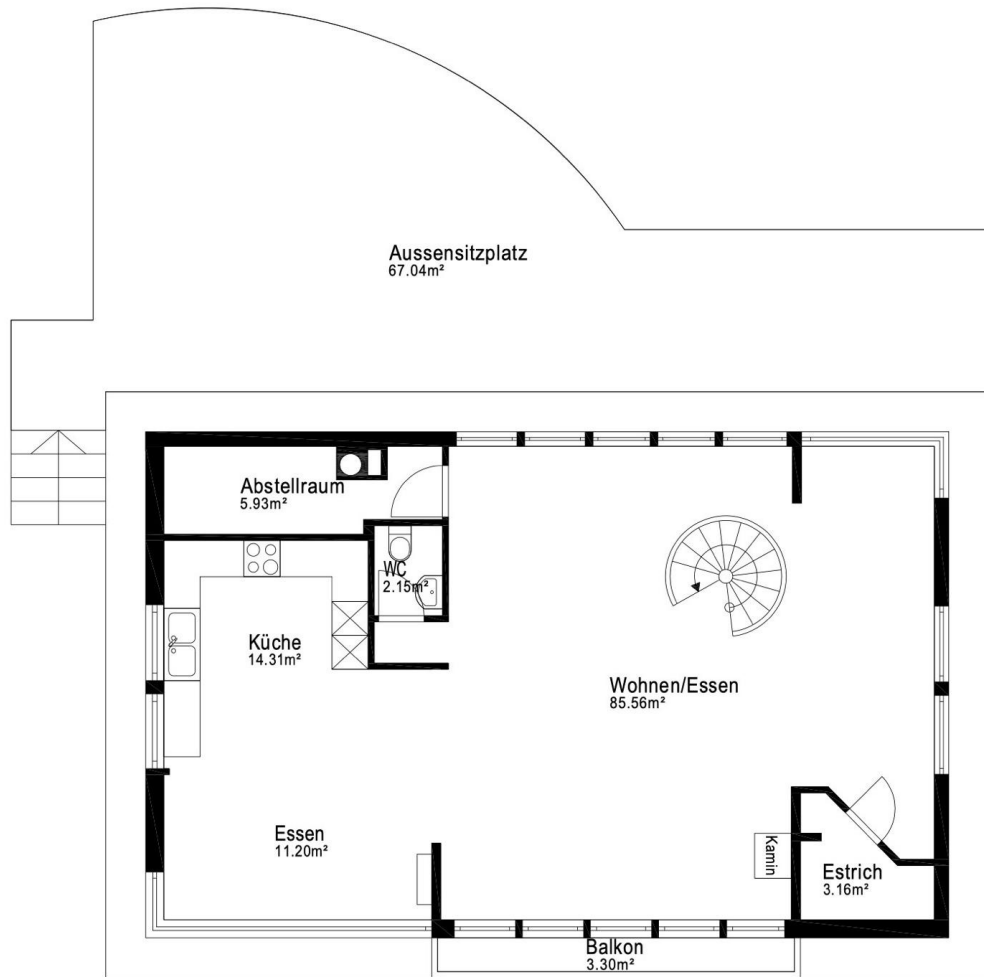

Toni Enderli
LIVE LIFE NOW

REALTOR
OF EXCELLENCE

House Details

Address: 33 Heimplstrasse Unterageri 6314

[Google Link](#)

Key features:

- House Size :360m²
- Plot Size : 622m²
- Cubature Home : 1121m³
- Cubature Garage : 145m³
- Built :1971
- Renovation : 2018
- 9 Rooms
- 4 bathrooms
- 2 Remote Garages
- Pool
- 180 degree view of lake, mountains & village