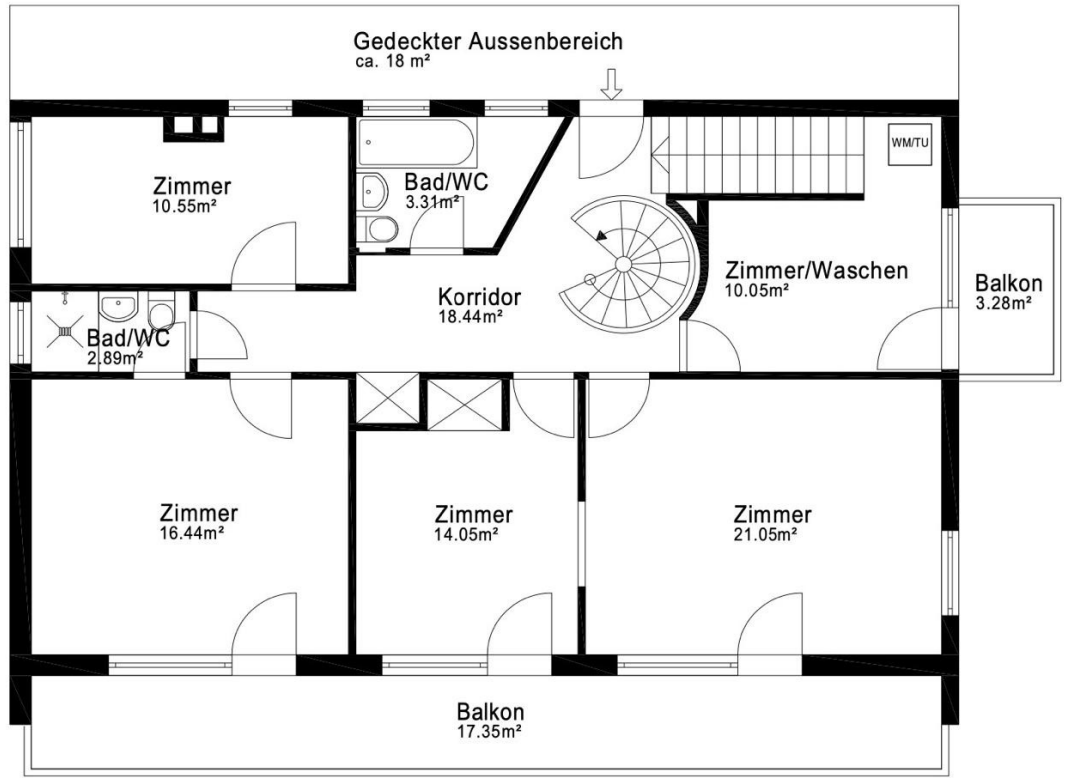

Toni Enderli
LIVE LIFE NOW

REALTOR
OF EXCELLENCE

House Details

Address: 33 Heimplstrasse Unterageri 6314

[Google Link](#)

Key features:

- House Size :360m²
- Plot Size : 622m²
- Cubature Home : 1121m³
- Cubature Garage : 145m³
- Built :1971
- Renovation : 2018
- 9 Rooms
- 4 bathrooms
- 2 Remote Garages
- Pool
- 180 degree view of lake, mountains & village