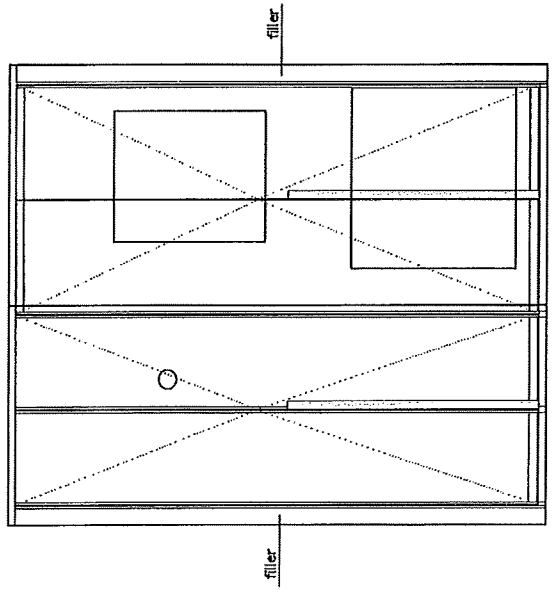

*Niholu - 307*

2298 ▾  
 2270 ▾  
 1967 ▾  
 1647 ▾  
 1343 ▾  
 filler ▾  
 1038 ▾  
 735 ▾  
 451 ▾  
 0.00 ▾

wall 1940  
 1938  
 1796  
 71  
 25 780 25 941 25

WARDROBE 1-ENTRANCE

MODEL	NEW ENTRY
INNER FINISHES	MELAMINE WALNUT G.
DOOR FINISHES	MAT LACQUERED 64 ARENA
HANDLE FINISHES	PHOENIX MAT LACQUERED 64 ARENA
DRAWER'S HANDLE	TRACK MAT PIOMBO 90
INNER OPTIONAL	LED LIGHT ON HANGING BAR