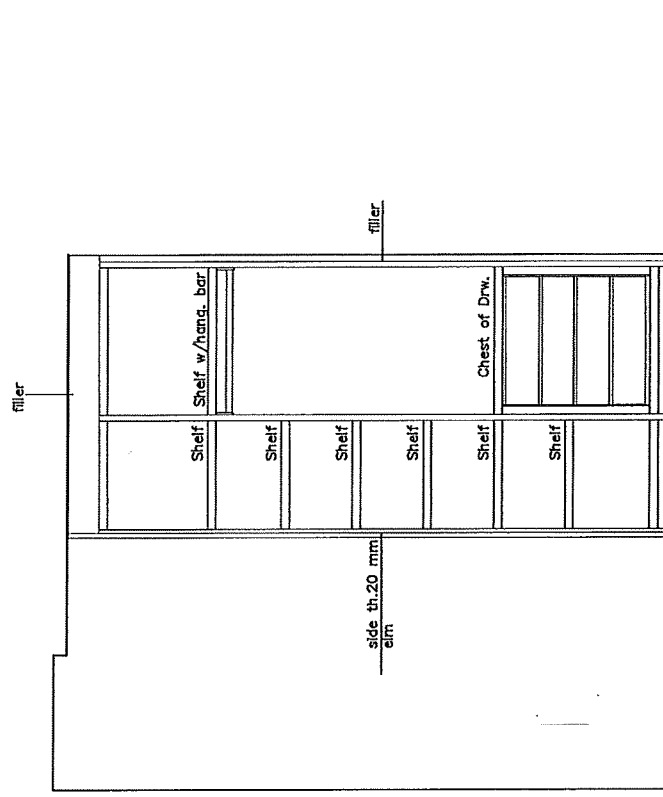

*Niholu - 307*

2298 ▾  
 2270 ▾  
 1967 ▾  
 1647 ▾  
 1343 ▾  
 filler ▾  
 1038 ▾  
 735 ▾  
 451 ▾  
 0.00 ▾

wall 1940  
 1938  
 1796  
 71  
 25 780 25 941 25

WARDROBE 1-ENTRANCE

MODEL	NEW ENTRY
INNER FINISHES	MELAMINE WALNUT G.
DOOR FINISHES	MAT LACQUERED 64 ARENA
HANDLE FINISHES	PHOENIX MAT LACQUERED 64 ARENA
DRAWER'S HANDLE	TRACK MAT PIOMBO 90
INNER OPTIONAL	LED LIGHT ON HANGING BAR

FILLER:

- L1172 H126

- L30 H2430