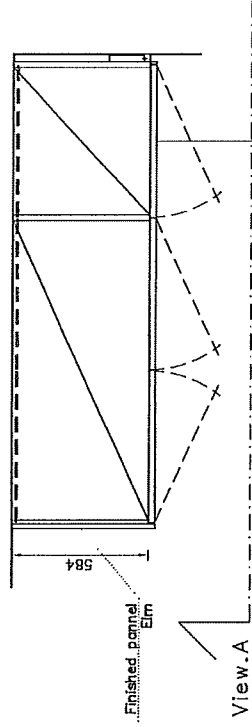

WARDROBE 3 - MASTER BEDROOM

MODEL	NEW ENTRY
INNER FINISHES	MELAMINE WALNUT C.
DOOR FINISHES	MAT LACQUERED 64 ARENA
HANDLE FINISHES	PHOENIX MAT LACQUERED 64 ARENA
DRAWER'S HANDLE	TRACK MAT PIMBO 90
INNER OPTIONAL	LED LIGHT ON HANGING BAR