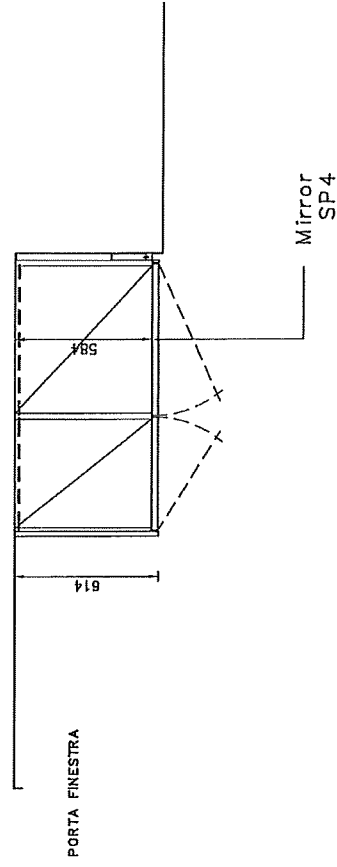

*Niholu - 307*

2298 ▾  
 2270 ▾  
 1967 ▾  
 1647 ▾  
 1343 ▾  
 filler ▾  
 1038 ▾  
 735 ▾  
 451 ▾  
 0.00 ▾

wall 1940  
 1938  
 1796  
 71  
 25 780 25 941 25

WARDROBE 1-ENTRANCE

MODEL	NEW ENTRY
INNER FINISHES	MELAMINE WALNUT G.
DOOR FINISHES	MAT LACQUERED 64 ARENA
HANDLE FINISHES	PHOENIX MAT LACQUERED 64 ARENA
DRAWER'S HANDLE	TRACK MAT PIOMBO 90
INNER OPTIONAL	LED LIGHT ON HANGING BAR

FILLER:

- L1172 H126

- L30 H2430