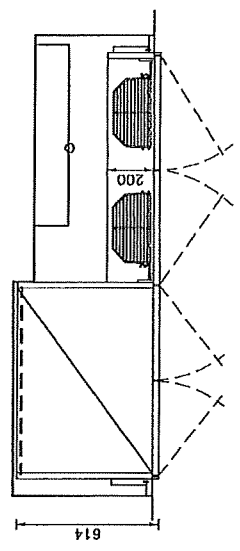

*Niholu - 307*

2298 ▾  
 2270 ▾  
 1967 ▾  
 1647 ▾  
 1343 ▾  
 filler ▾  
 1038 ▾  
 735 ▾  
 451 ▾  
 0.00 ▾

wall 1940  
 1938  
 1796  
 71  
 25 780 25 941 25

WARDROBE 1-ENTRANCE

MODEL	NEW ENTRY
INNER FINISHES	MELAMINE WALNUT G.
DOOR FINISHES	MAT LACQUERED 64 ARENA
HANDLE FINISHES	PHOENIX MAT LACQUERED 64 ARENA
DRAWER'S HANDLE	TRACK MAT PIOMBO 90
INNER OPTIONAL	LED LIGHT ON HANGING BAR

FILLER:

- L1172 H126

- L30 H2430