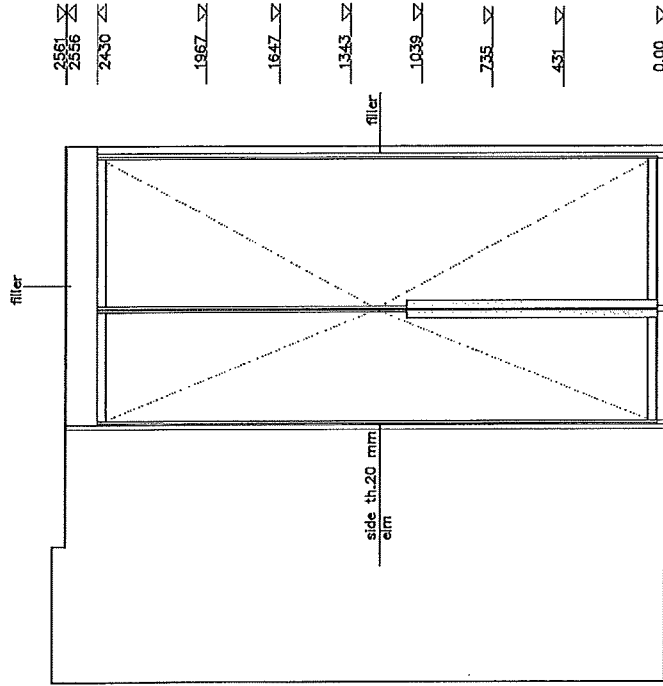

*Niholu - 307*

2298 ▾  
 2270 ▾  
 1967 ▾  
 1647 ▾  
 1343 ▾  
 filler ▾  
 1038 ▾  
 735 ▾  
 451 ▾  
 0.00 ▾

wall 1940  
 1938  
 1796  
 71  
 25 780 25 941 25

WARDROBE 1-ENTRANCE

MODEL	NEW ENTRY
INNER FINISHES	MELAMINE WALNUT G.
DOOR FINISHES	MAT LACQUERED 64 ARENA
HANDLE FINISHES	PHOENIX MAT LACQUERED 64 ARENA
DRAWER'S HANDLE	TRACK MAT PIOMBO 90
INNER OPTIONAL	LED LIGHT ON HANGING BAR